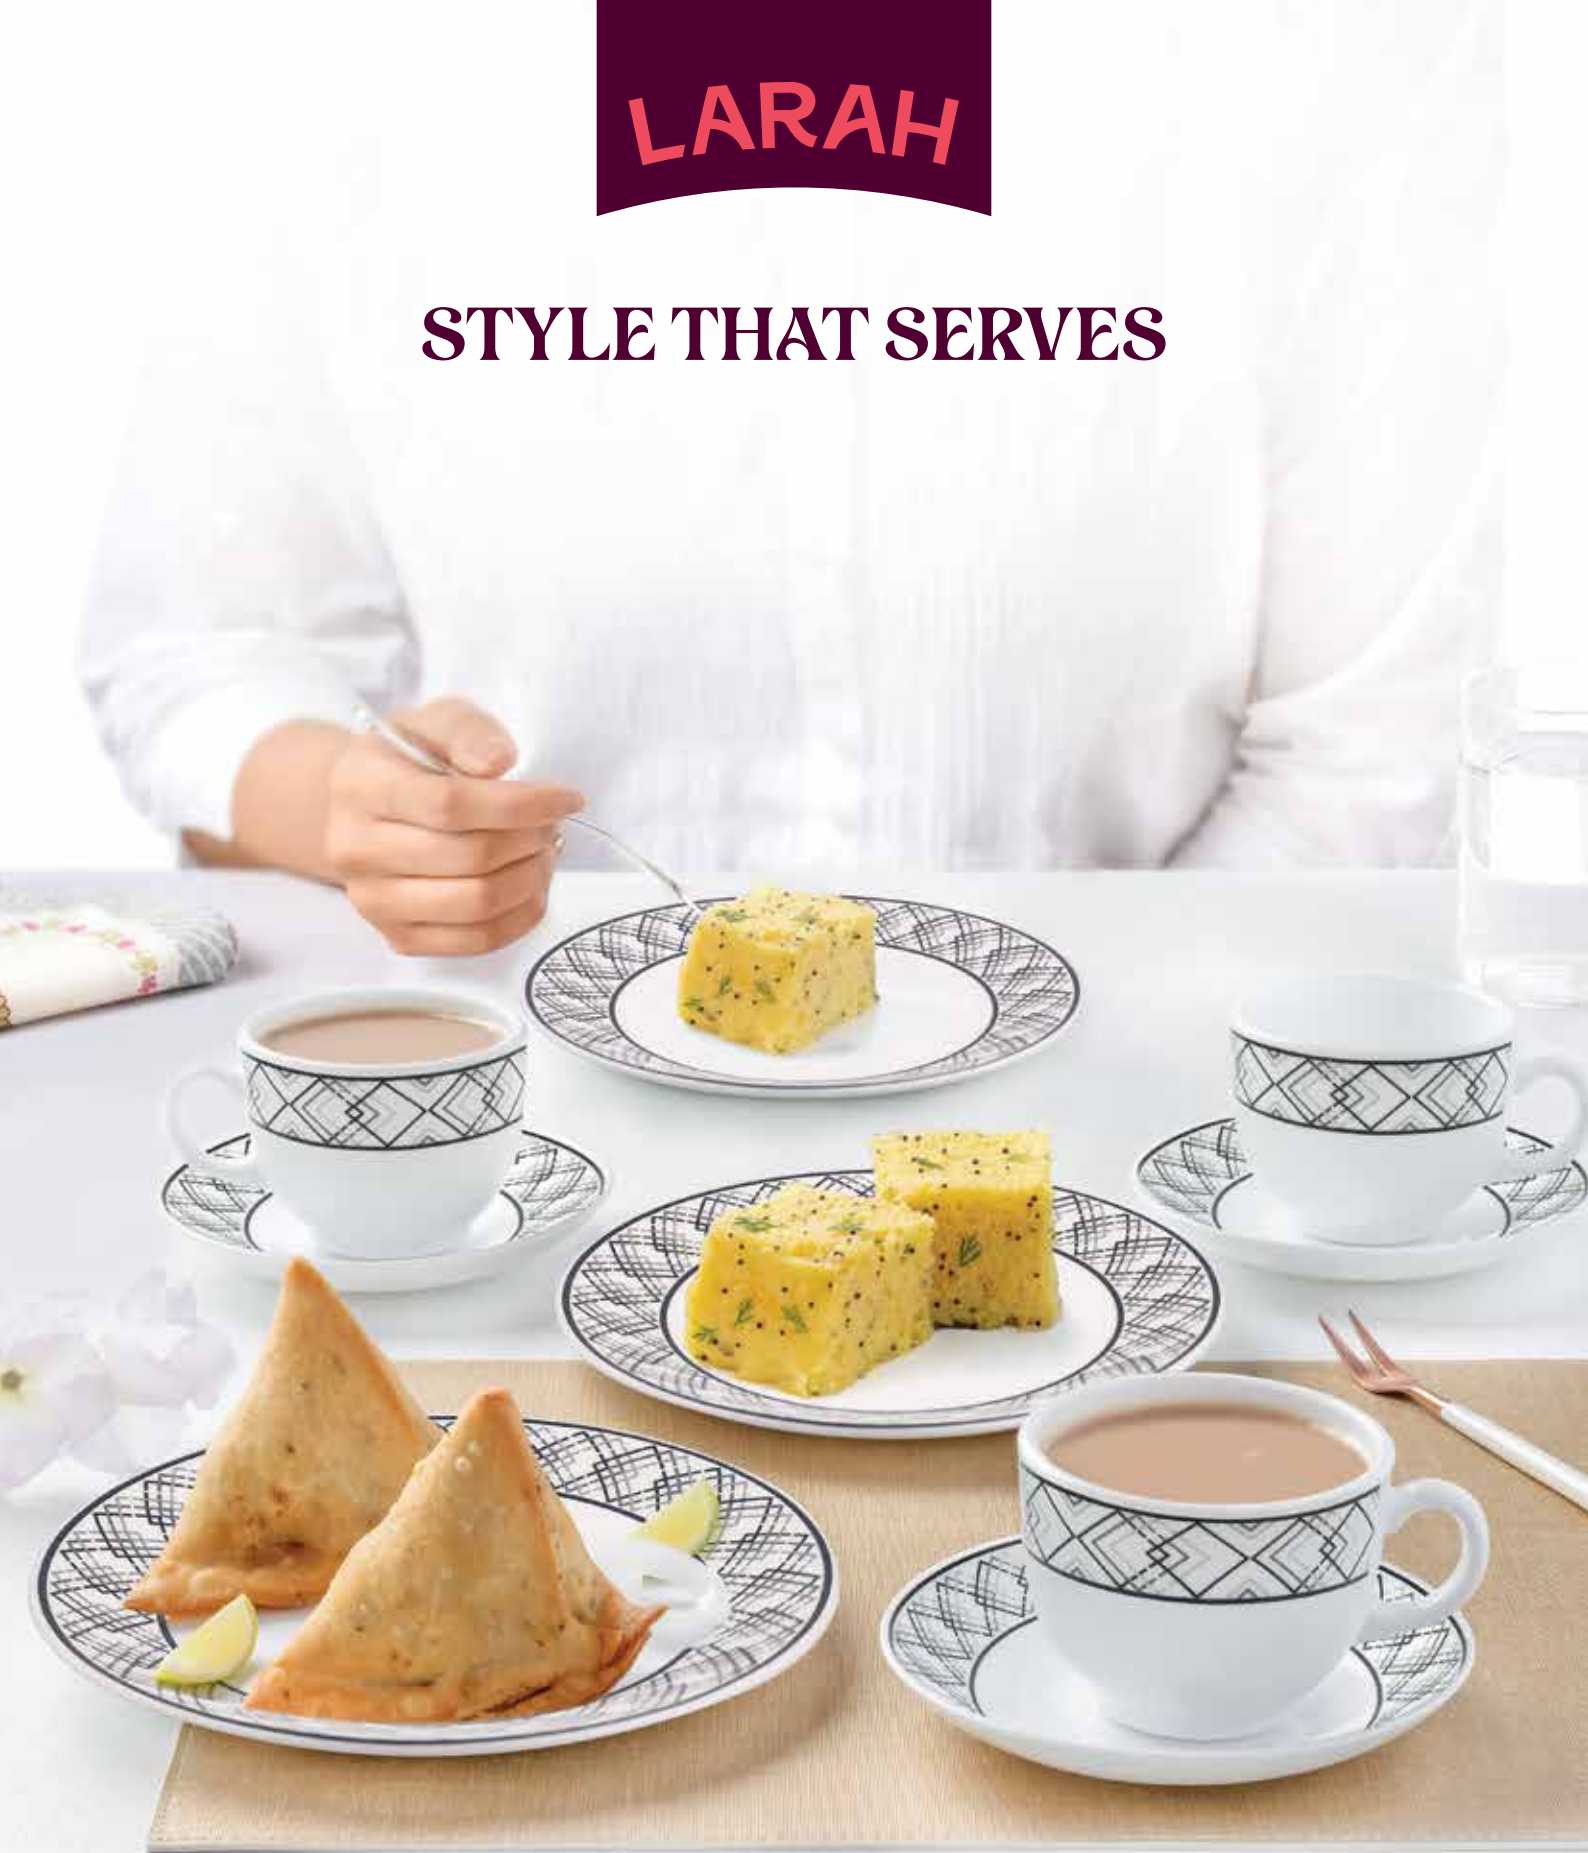

## GIFT SETS

THOUGHTFUL DESIGNS FOR EVERY CELEBRATION

**LARAH**

**STYLE THAT SERVES**

**Full Plate**

11" - Ø 270 mm  
12" - Ø 305 mm

**Quarter Plate**

7.5" - Ø 190 mm