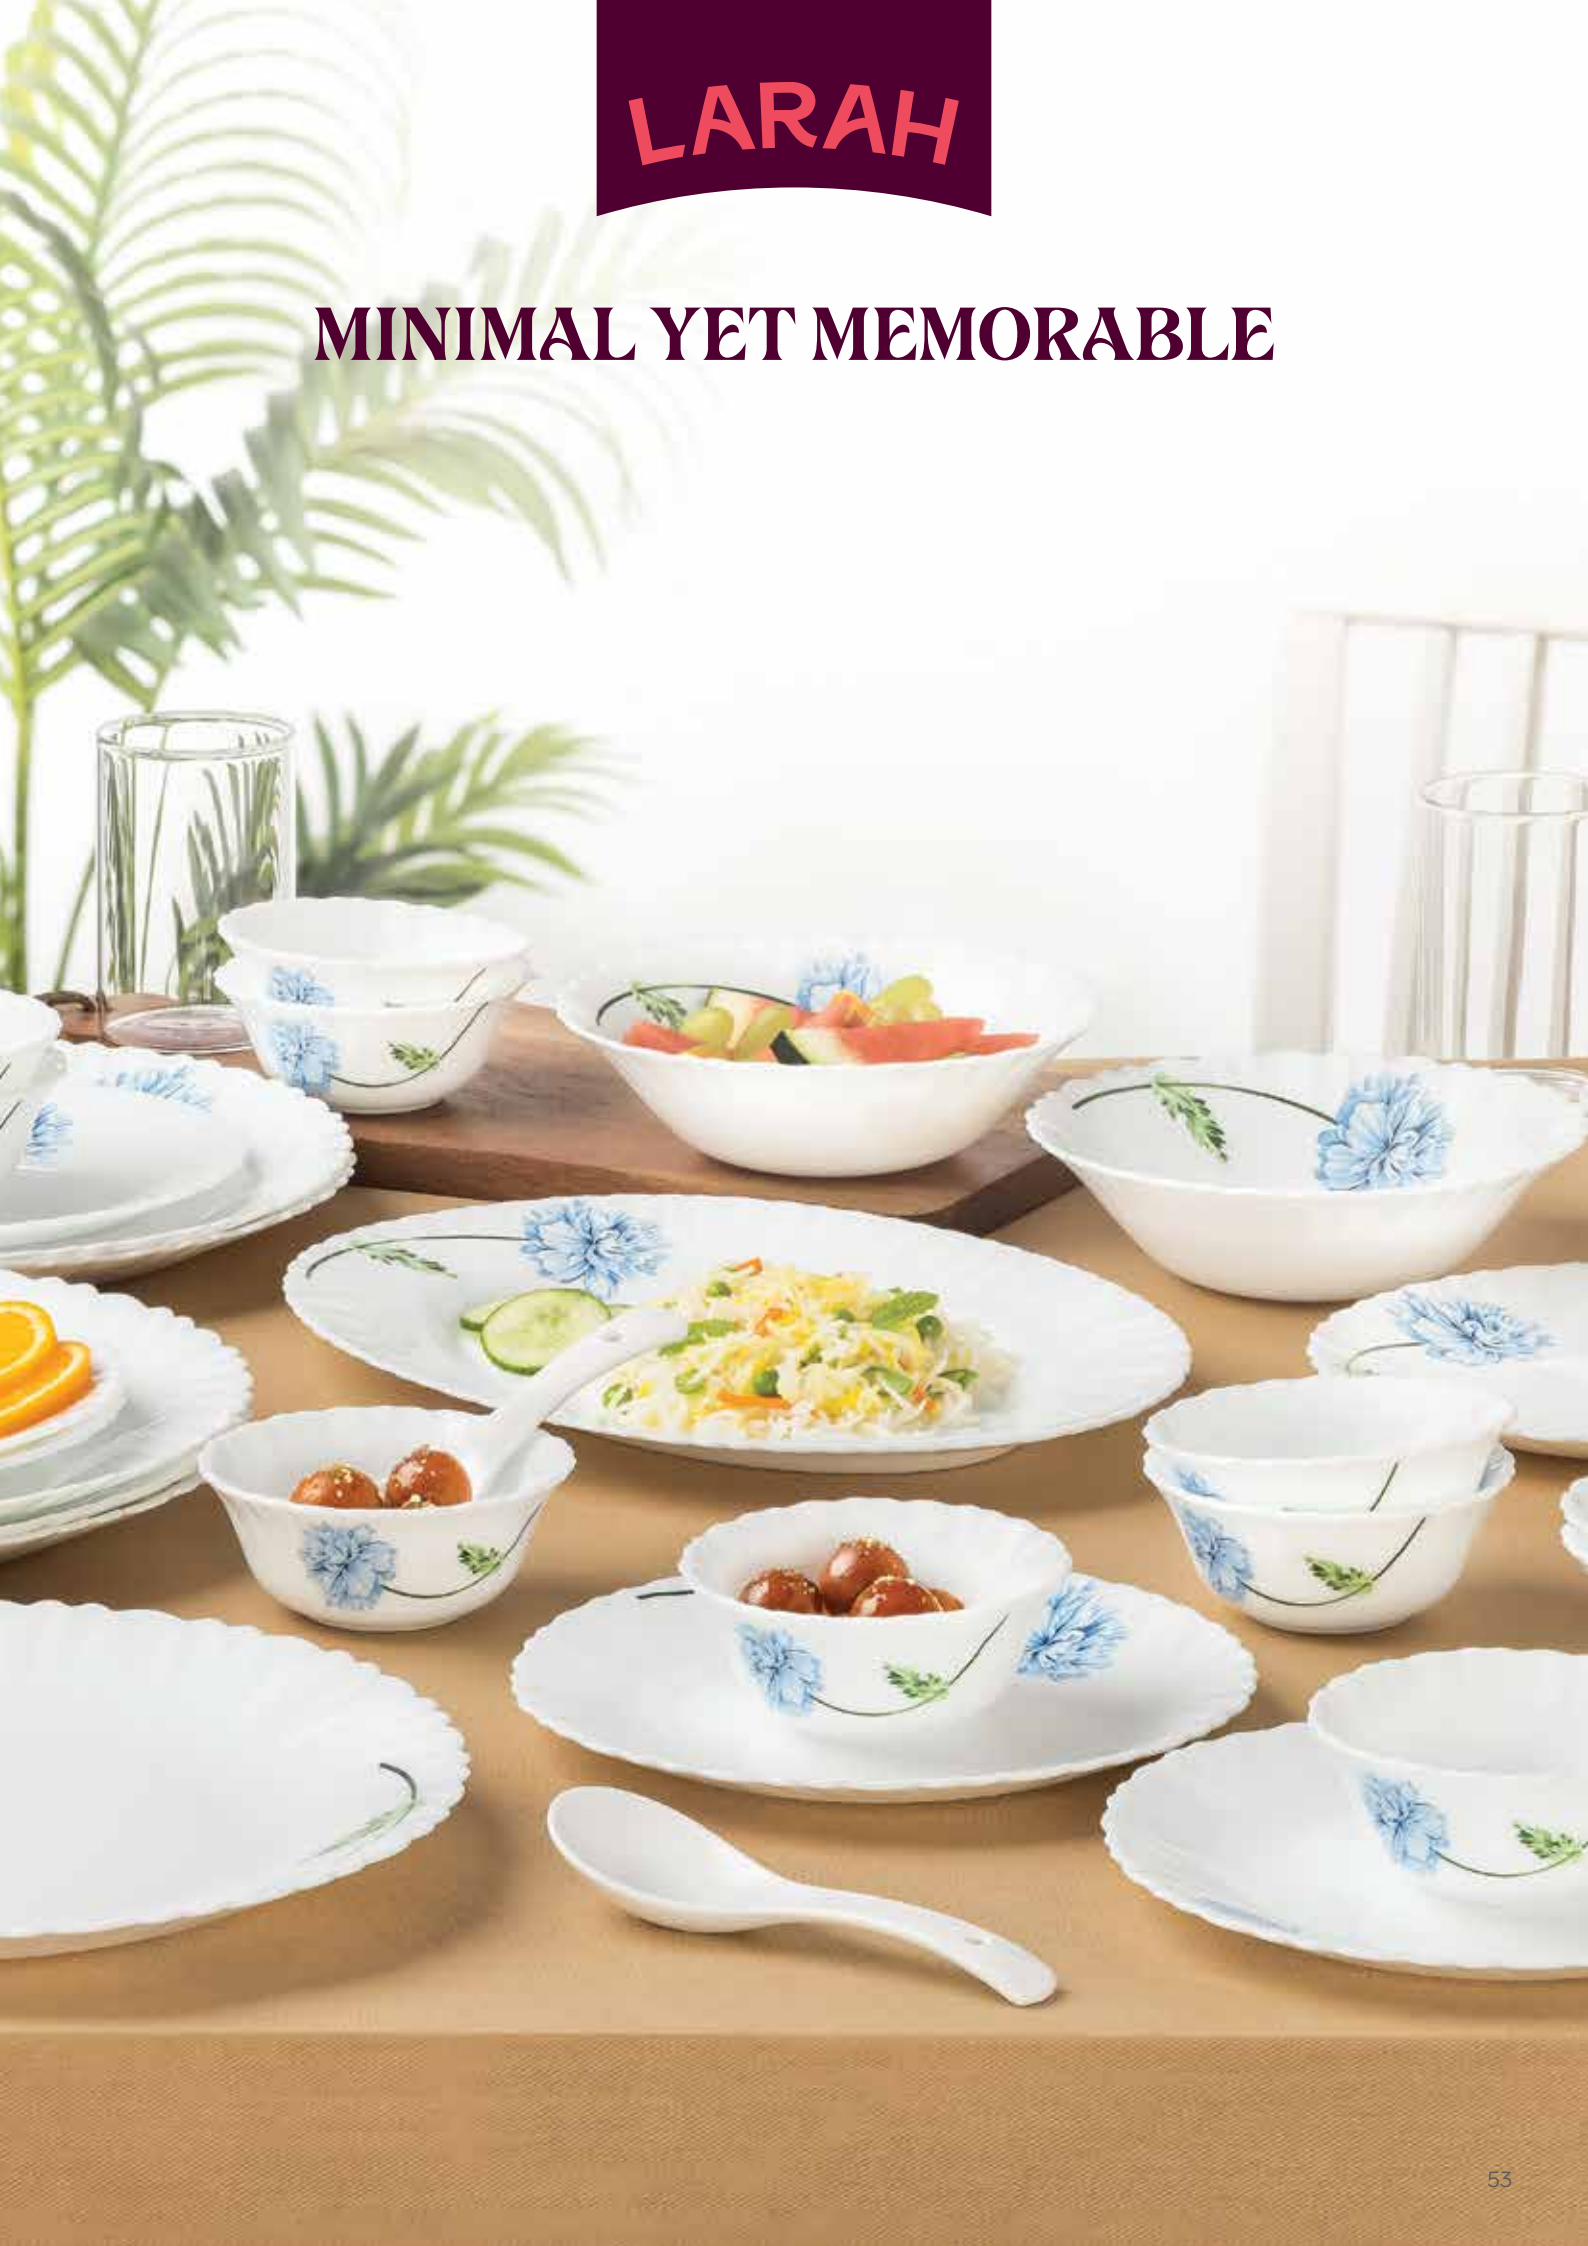

LARAH

MINIMAL YET MEMORABLE