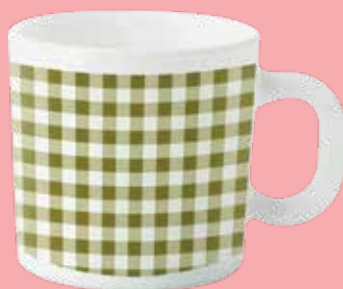

MINT BLOCKS