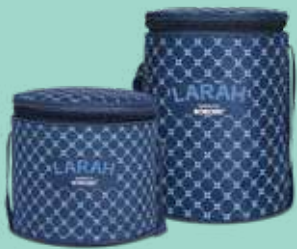

## STORAGE BOWLS

NAVY BLUE

TEAL

PLUM

BLACK

ARMY

GREY