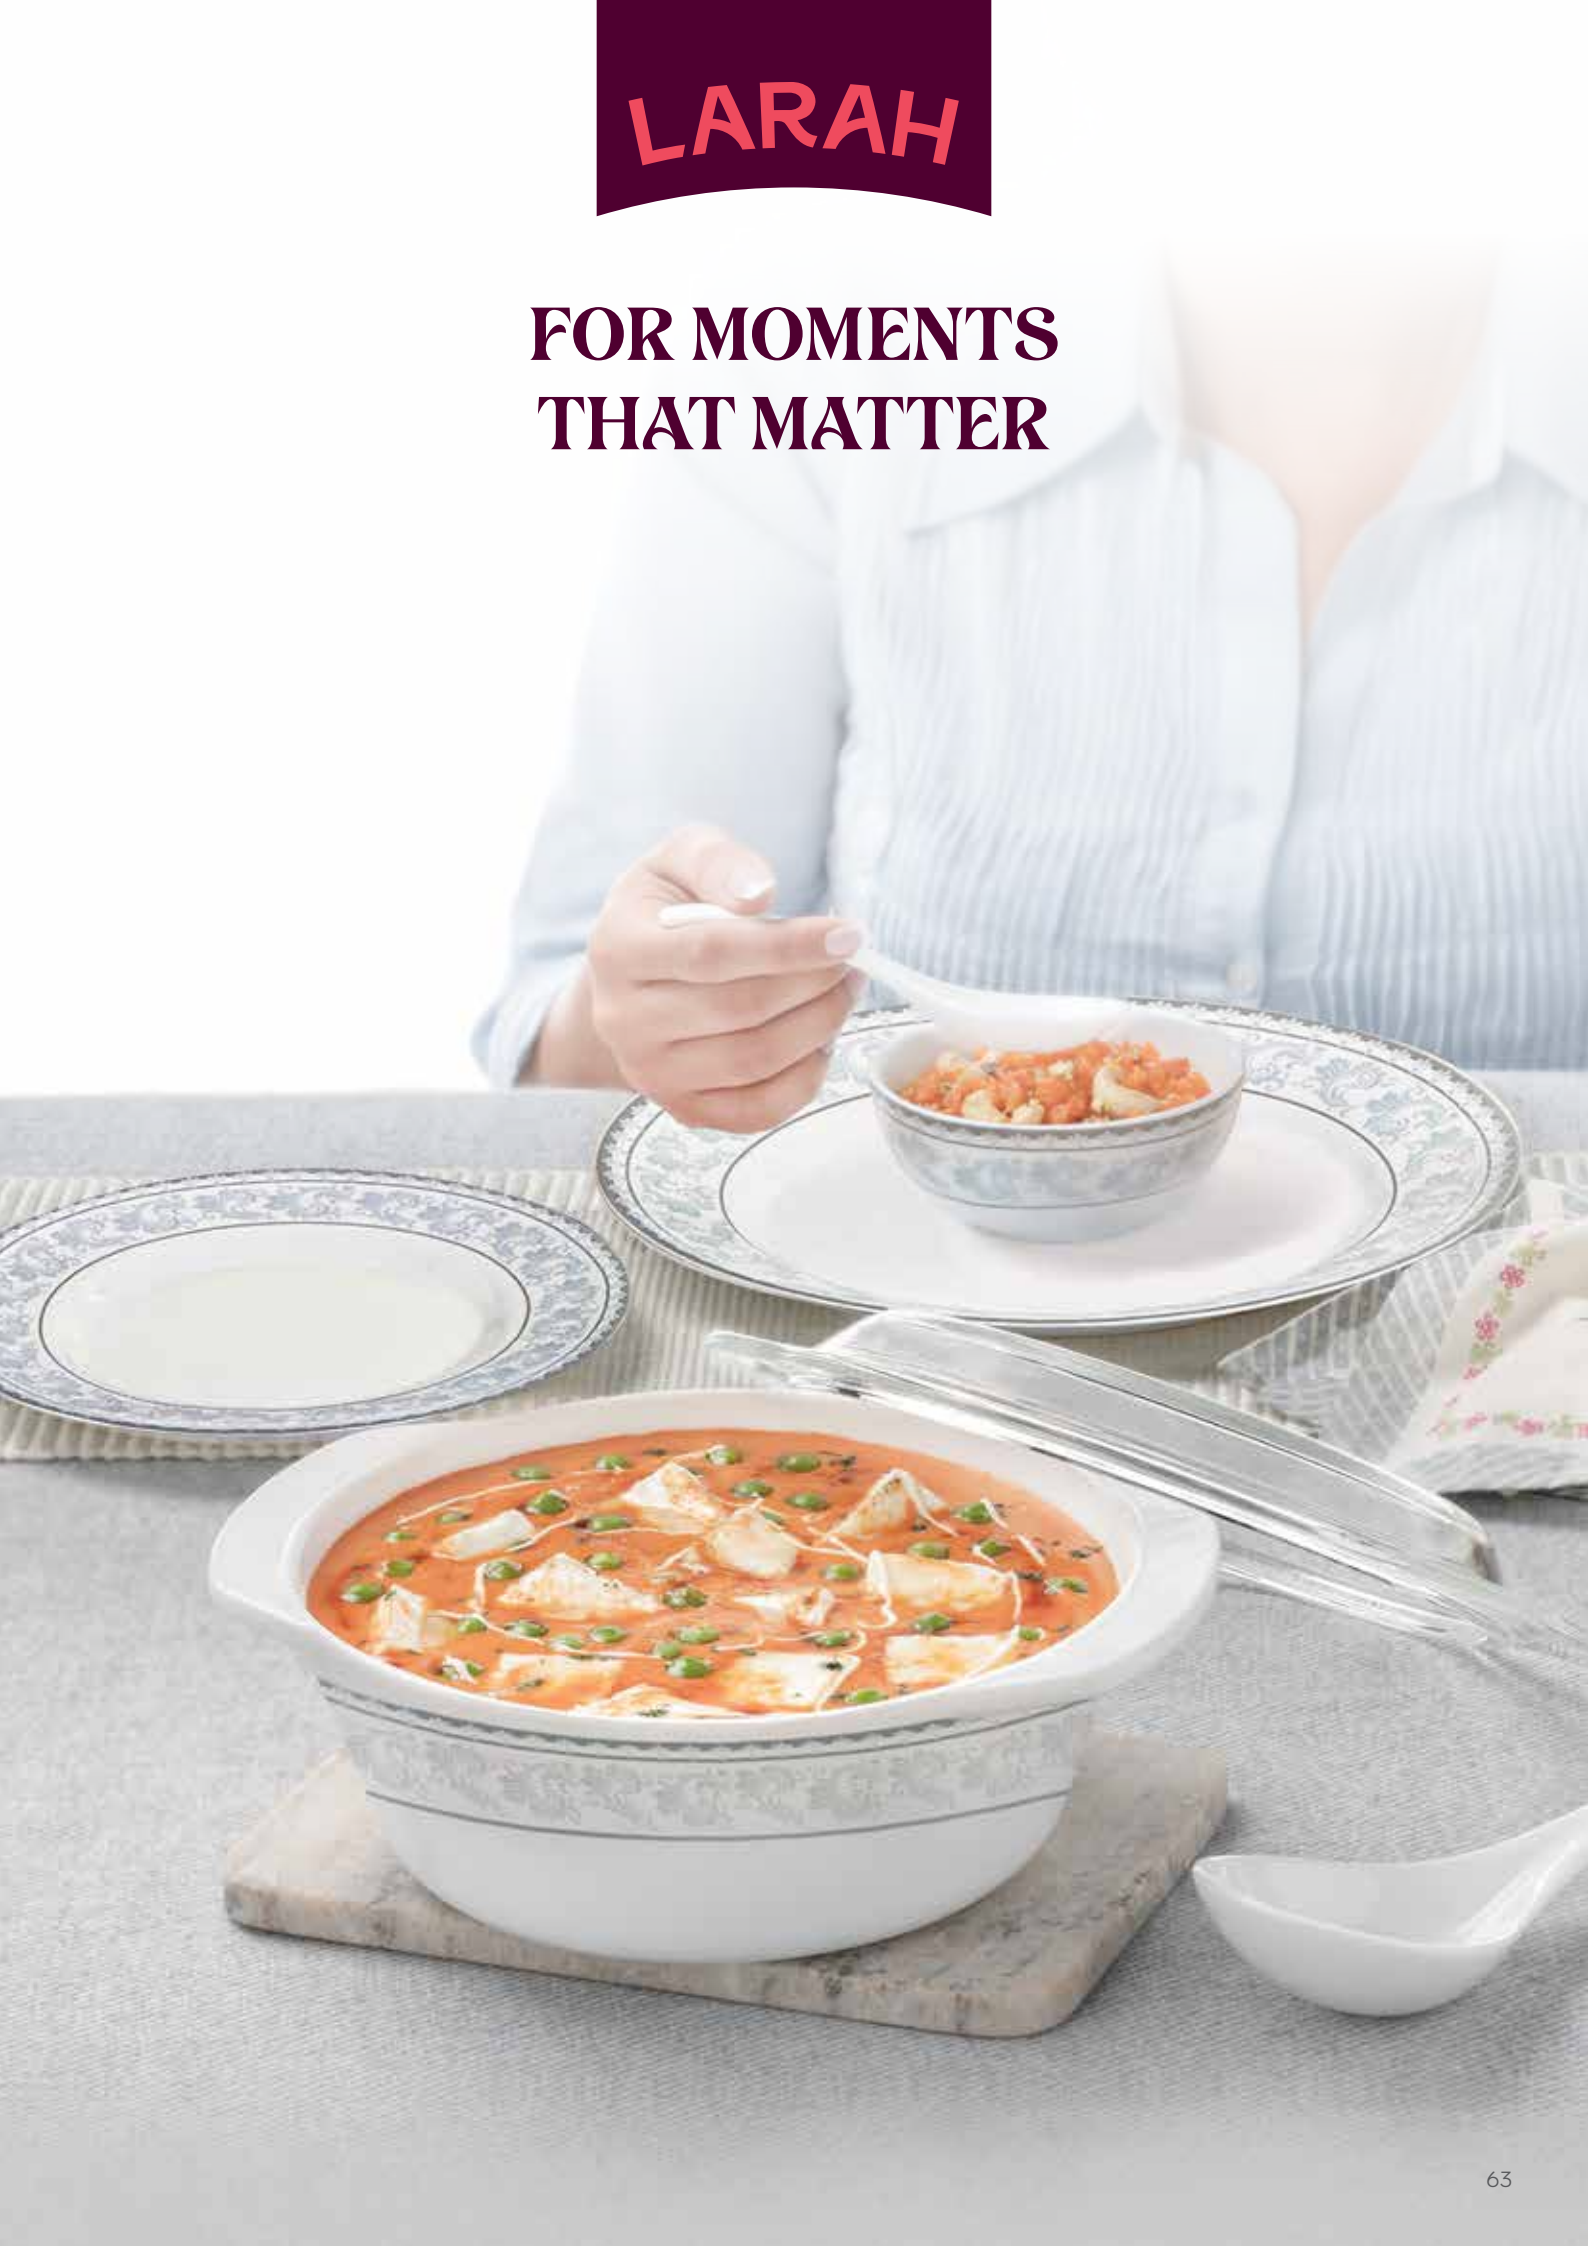

Flare Combinations

WHITE

ITEM NAME	SET OF	MRP
FULL PLATE 11" SET	6	₹ 1,025
QUARTER PLATE SET	6	₹ 710

DECORATED

ITEM NAME	SET OF	MRP
FULL PLATE 11" SET	6	₹ 1,275
QUARTER PLATE SET	6	₹ 890

DINNER SETS COMBINATIONS

FLARE

ITEM	CASE LOT	FULL PLATE 11"	QUARTER PLATE	RICE PLATE	SOUP BOWL	VEG BOWL	1.4 L CASSEROLE	GLASS LID	CUP (160 ML)	SAUCER (100 ML)	SERVING SPOON	SOUP SPOON	MRP
37-PIECE DINNER SET	1	6	6	1	6	6	2	2			2	6	₹ 5,995
49-PIECE DINNER SET	1	6	6	1	6	6	2	2	6	6	2	6	₹ 6,650
51-PIECE DINNER SET	1	8	8	1	8	8	3	3			4	8	₹ 7,795

LARAH

**FOR MOMENTS
THAT MATTER**