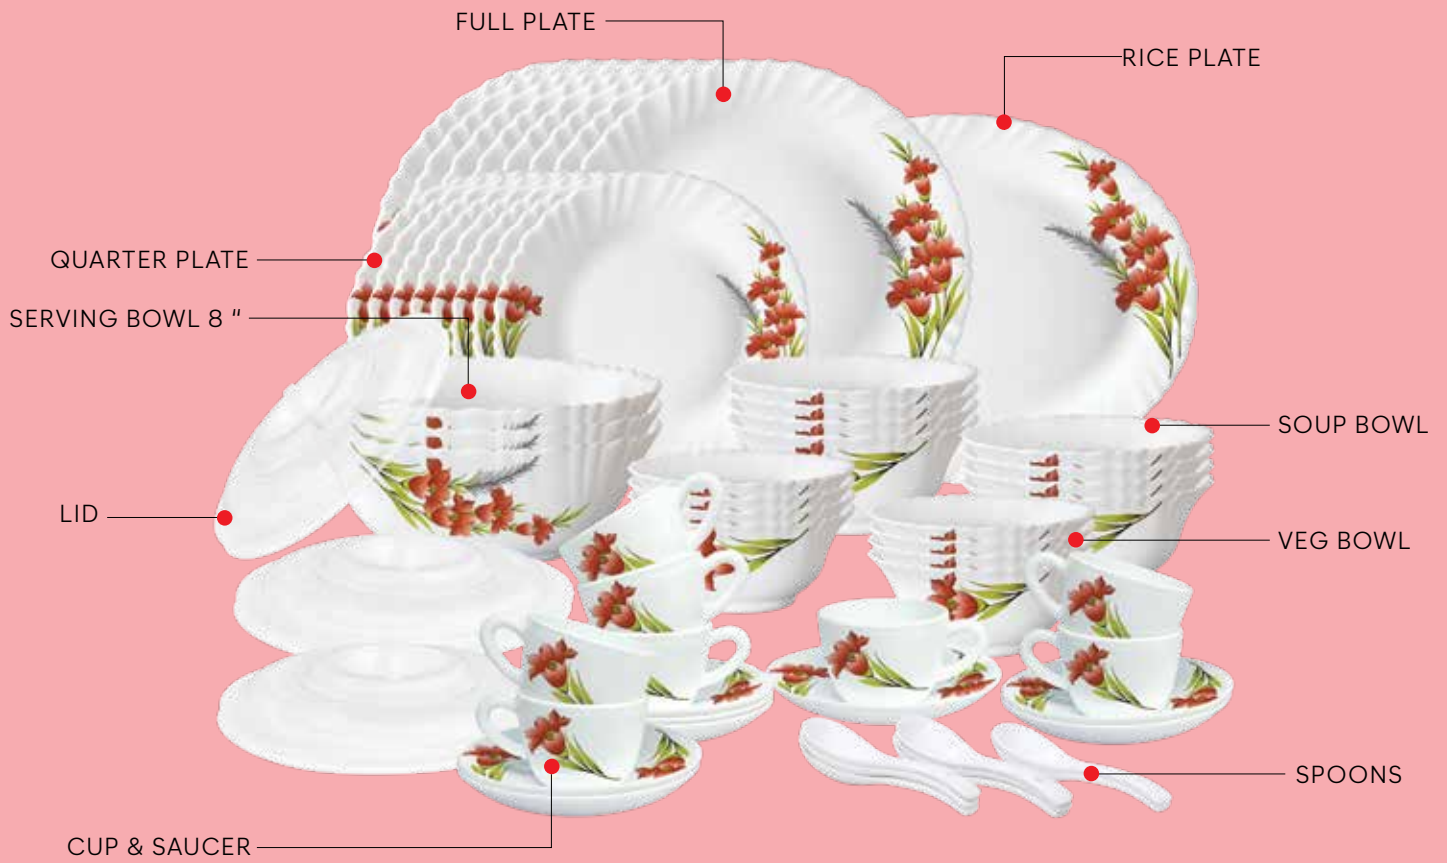

BELLFLOWER

MARINA BLUE

MARINA PEACH

PERSIA

18-PIECE THALI SET

18-PIECE / 19-PIECE DINNER SET

21-PIECE / 27-PIECE / 33-PIECE DINNER SET

**FLUTED**  
DINNER SETS

36-PIECE / 44-PIECE DINNER SET

63-PIECE DINNER SET

FLUTED LOOSEWARE

WHITE

ITEM NAME	SET OF	MRP
FULL PLATE 11" SET	6	₹ 810
QUARTER PLATE SET	6	₹ 525
SOUP BOWL SET	6	₹ 420
VEG BOWL SET	6	₹ 385
MULTI-P BOWL SET	2	₹ 225
SOUP PLATE SET	2	₹ 265
SOUP PLATE SET	6	₹ 790
SERVING BOWL 7"	1	₹ 215
SERVING BOWL 8"	1	₹ 255
RICE PLATE	1	₹ 330

DECORATED

ITEM NAME	SET OF	MRP
FULL PLATE 11" SET	6	₹ 1,025
QUARTER PLATE SET	6	₹ 670
SOUP BOWL SET	6	₹ 525
VEG BOWL SET	6	₹ 505
MULTI-P BOWL SET	2	₹ 265
SOUP PLATE SET	2	₹ 365
SOUP PLATE SET (NEW)	2	₹ 750
SOUP PLATE SET	6	₹ 965
SERVING BOWL 7"	1	₹ 290
SERVING BOWL 8"	1	₹ 325
RICE PLATE	1	₹ 435

Dinner set combinations

FLUTED

ITEM	CASE LOT	FULL PLATE 11"/10"	QUARTER PLATE	RICE PLATE	SOUP PLATE	SERVING BOWL 8"	SERVING BOWL 7"	MULTI-P BOWL	SOUP BOWL	VEG BOWL	KATORIE BOWL	SALAD BOWL	CASSEROLE	LID	CUP (140 ML)	SAUCER (140 ML)	SERVING SPOON	MRP
6-PIECE DINNER SET	4	2						2	2	2								₹ 845
10-PIECE DINNER SET	4	4						2	4	4								₹ 1,445
12-PIECE DINNER SET	1	4	4						4	4								₹ 1,630
13-PIECE DINNER SET	1	4	4				1		4	4								₹ 1,895
18-PIECE DINNER SET	2	6							12	12								₹ 2,195
19-PIECE DINNER SET	1	6	6			1			6	6								₹ 2,695
21-PIECE DINNER SET	1	6	6	1		2			6	6								₹ 3,095
27-PIECE DINNER SET	1	6	6	1		2			6	6								₹ 3,695
33-PIECE DINNER SET (S)	1	6	6	1		2			6	6							6	₹ 3,995
33-PIECE DINNER SET (V)	1	6	6	1		2			6	12								₹ 4,270
35-PIECE DINNER SET	1	6	6		1	2			12	12			2					₹ 3,985
36-PIECE DINNER SET	1	8	8	1		3			8	8								₹ 4,720
37-PIECE DINNER SET	1	6	6	1		1			6	6			2	2			2	₹ 5,150