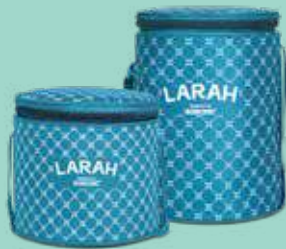

## STORAGE BOWLS

NAVY BLUE

TEAL

PLUM

BLACK

ARMY

GREY