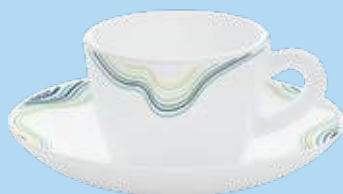

ASTRIX

BLUEBELL

BOTANICA

DELFI

NEW

FABULA

FAIRY GREEN

FREYA

GARDENIA

GOLDEN BLOOM

HOLLY GREY

IKKAT

NEW

INCA

INDIGO STELLA

MIA

MIDNIGHT

MOON BEAM