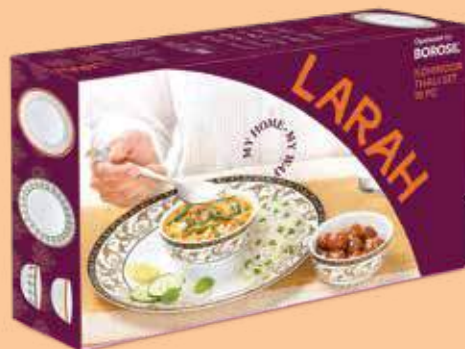

18-PIECE THALI SET